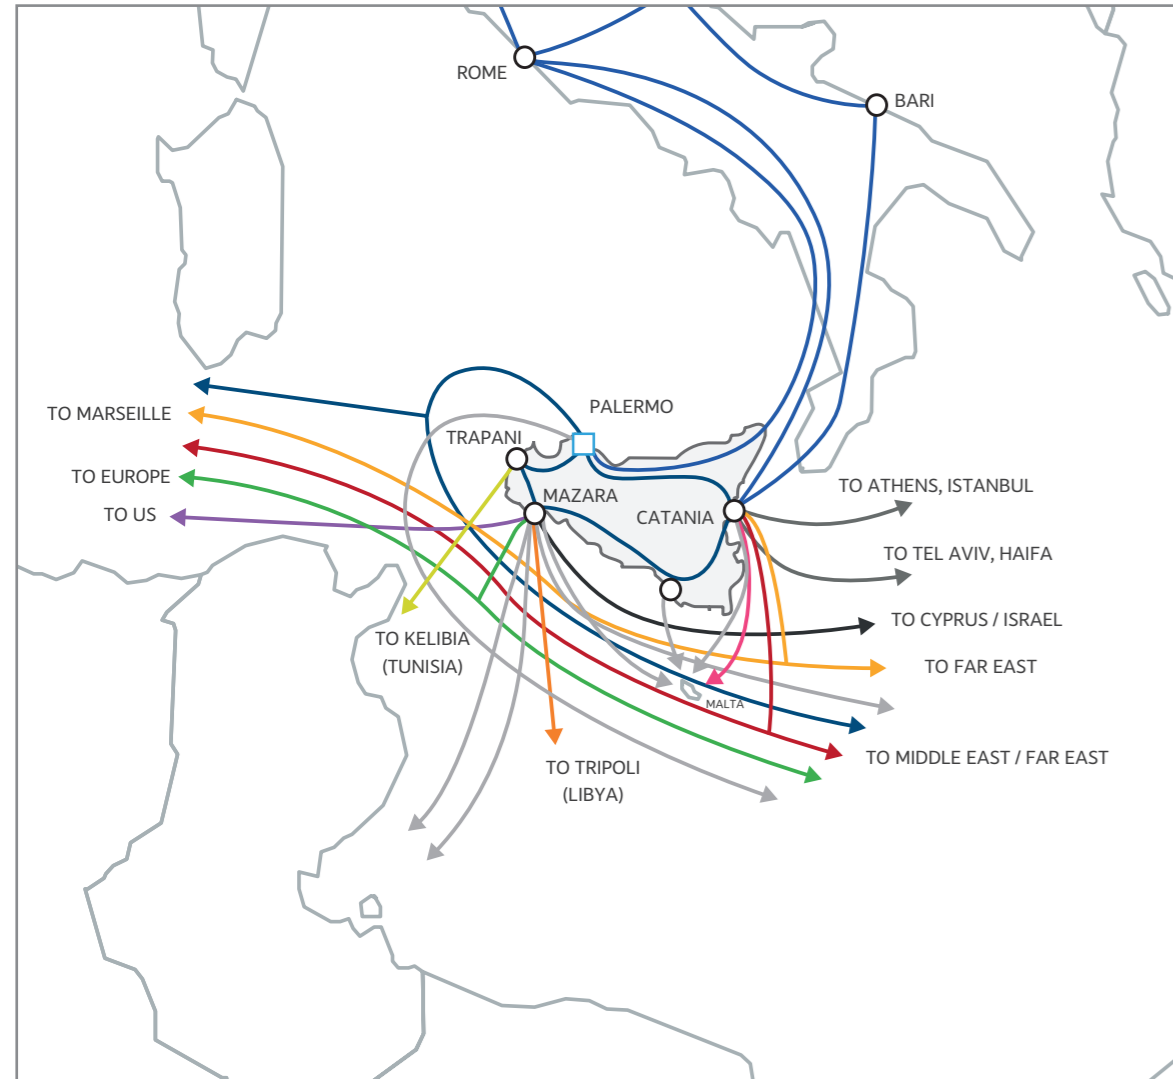

Submarine Cables landing in Sicily

- SeaMeWe 3
- SeaMeWe 4
- SeaMeWe 5
- IMEWE
- MedNautilus Backbone
- Columbus III
- Terrestrial Backbone
- Bilateral Cable Trapani - Kelibia
- Bilateral Cable Mazara - Tripoli
- Bilateral Cable Catania - Malta
- LEV
- Other Cables

WWW.TISPARKLE.COM

You grow and together we evolve.

SPARKLE

Value Proposition

Sicily Hub is Sparkle's Next Generation open Data Center in Palermo and the leading IP gravity center in the Mediterranean basin where Content meets ISPs.

Located closer to North Africa, the Mediterranean and the Middle East than any other European peering point, connected to all cable landing stations in Sicily and served by Sparkle Tier 1 grade IP Transit service Seabone, locally endowed with top global content, Sicily Hub provides top quality and cost efficient connectivity services with reduced latency and lower bandwidth costs than any other European location.

A wide range of customer segments can benefit from Sicily Hub's open and resilient configuration and enjoy the rich ecosystem and marketplace of multi-breed interconnected players.

A new innovative and complete marketplace