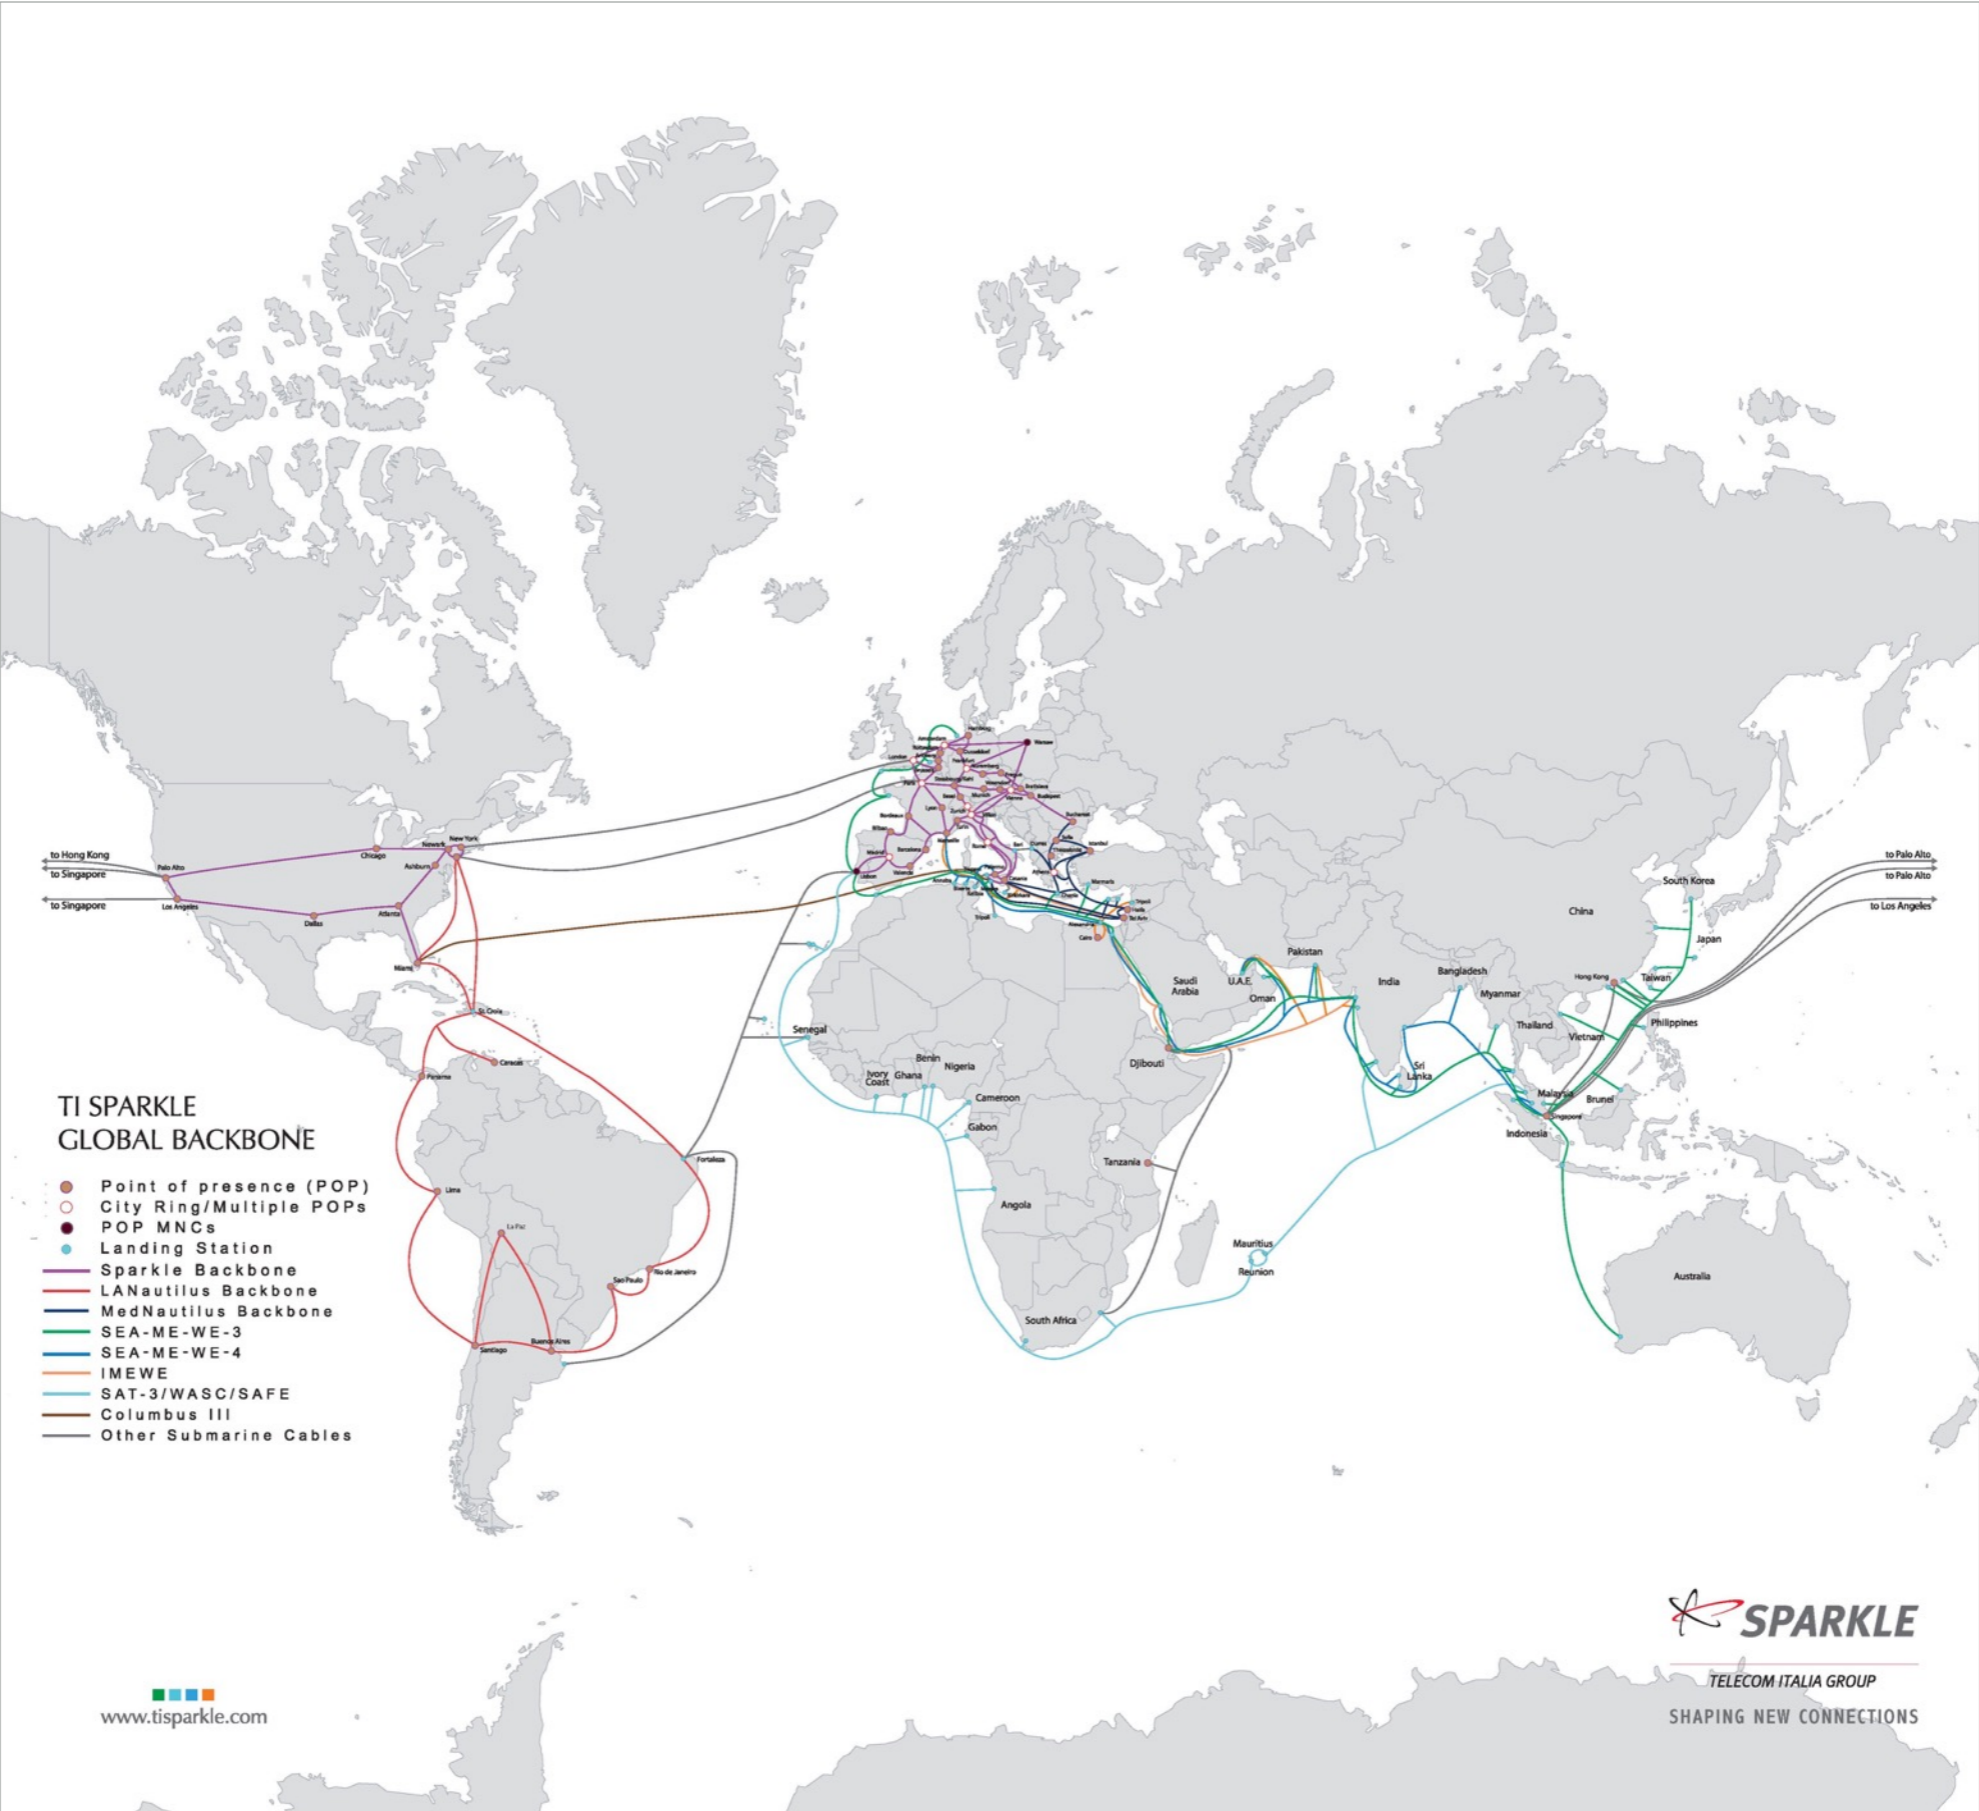

www.tisparkle.com

TELECOM ITALIA GROUP
SHAPING NEW CONNECTIONS

**TI SPARKLE
GLOBAL BACKBONE**

- Point of presence (POP)
- City Ring/Multiple POPs
- POP MNCs
- Landing Station
- Sparkle Backbone
- LANautilus Backbone
- MedNautilus Backbone
- SEA-ME-WE-3
- SEA-ME-WE-4
- IMEWE
- SAT-3/WASC/SAFE
- Columbus III
- Other Submarine Cables

www.tisparkle.com

TELECOM ITALIA GROUP
SHAPING NEW CONNECTIONS

Taxi Chicago

Corporate video

<https://youtu.be/1uqc3Aap02w>