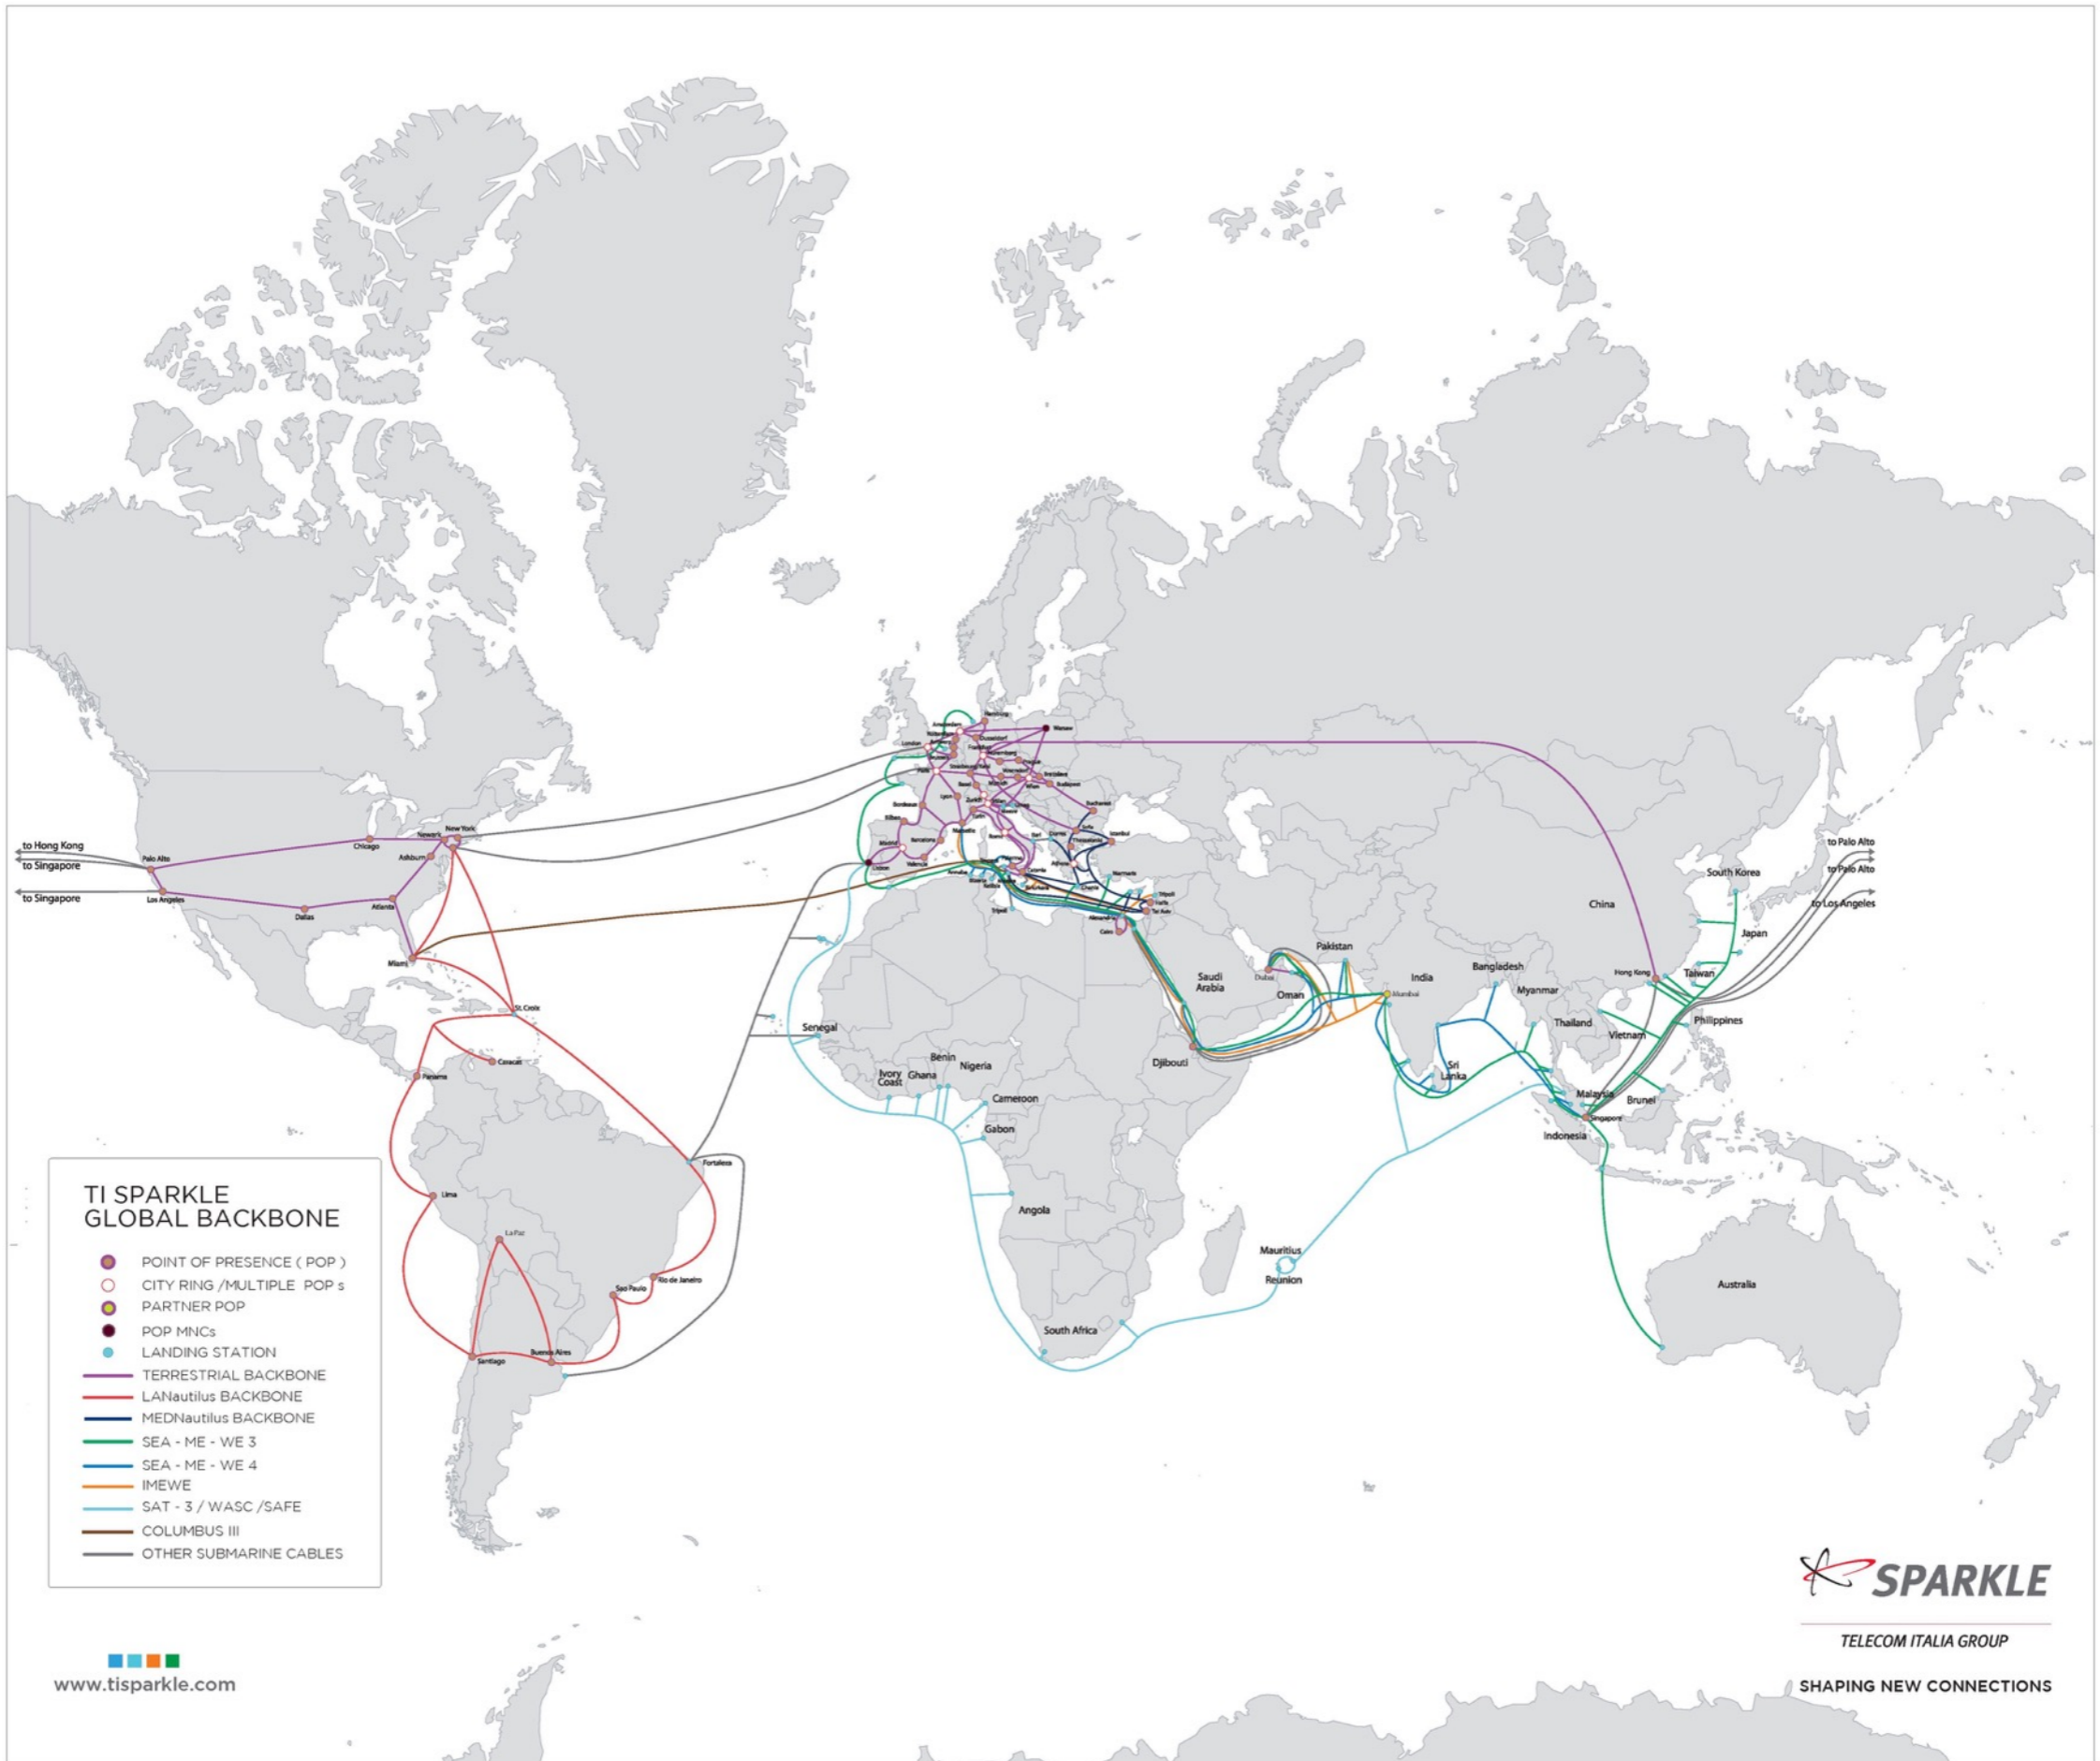

TELECOM ITALIA GROUP

**TI SPARKLE
GLOBAL BACKBONE**

- POINT OF PRESENCE (POP)
- CITY RING /MULTIPLE POP s
- PARTNER POP
- POP MNCs
- LANDING STATION
- TERRESTRIAL BACKBONE
- LANautilus BACKBONE
- MEDNautilus BACKBONE
- SEA - ME - WE 3
- SEA - ME - WE 4
- IMEWE
- SAT - 3 / WASC /SAFE
- COLUMBUS III
- OTHER SUBMARINE CABLES