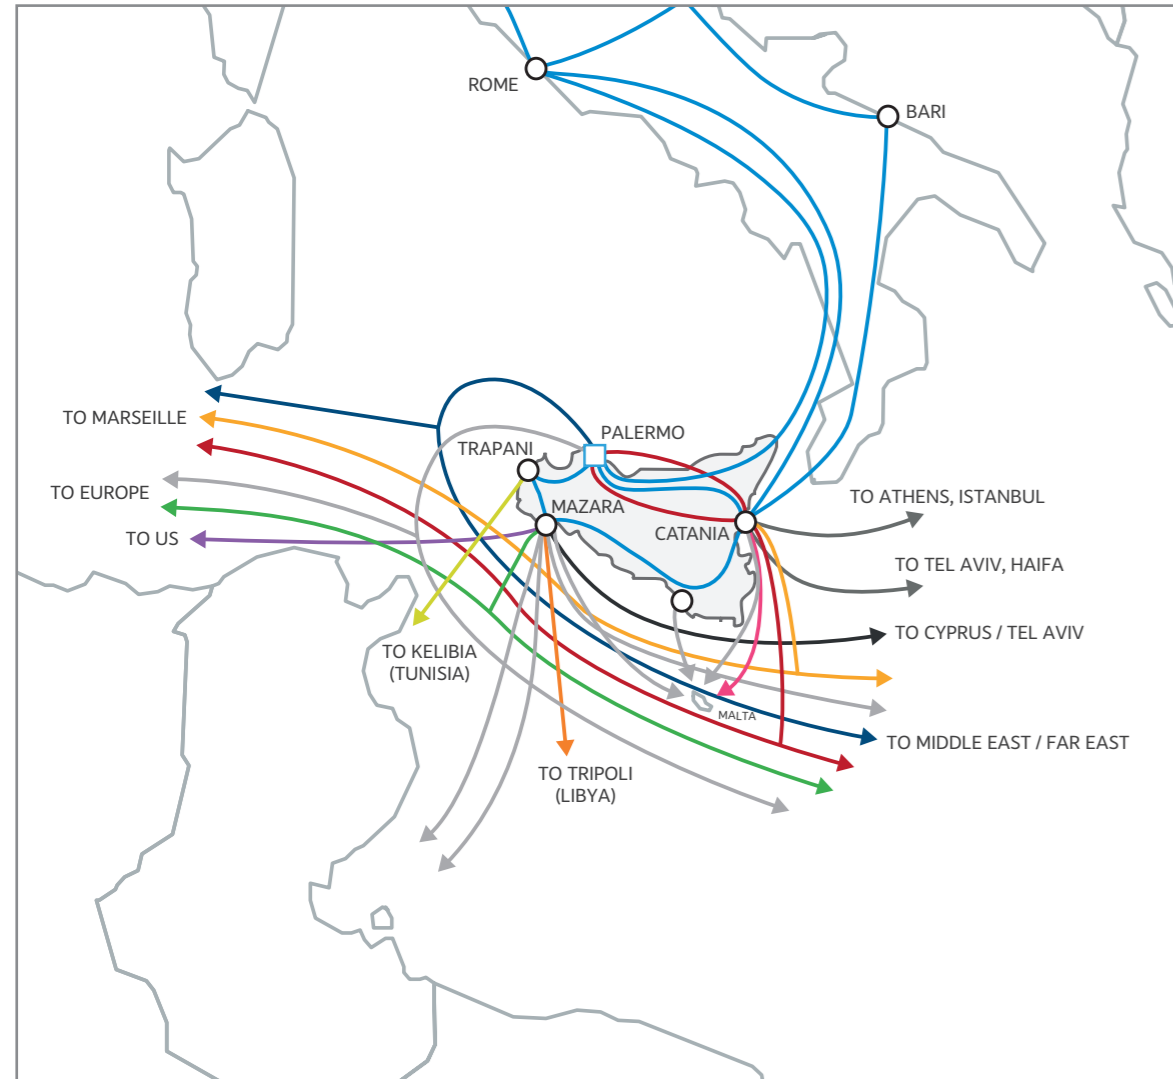

# Submarine Cables landing in Sicily

- SeaMeWe 3
- SeaMeWe 4
- SeaMeWe 5
- IMEWE
- Mediterranean Backbone
- Columbus III
- European Backbone
- Bilateral Cable Trapani - Kelibia
- Bilateral Cable Mazara - Tripoli
- Bilateral Cable Catania - Malta
- LEV
- Other Cables

## Value Proposition

Sicily Hub is Sparkle's Next Generation open Data Center in Palermo and the leading IP gravity center in the Mediterranean basin where Content meets ISPs.

Located closer to North Africa, the Mediterranean and the Middle East than any other European peering point, connected to all cable landing stations in Sicily and served by Sparkle Tier 1 grade IP Transit service Seabone, locally endowed with top global content, Sicily Hub provides top quality and cost efficient connectivity services with reduced latency and lower bandwidth costs than any other European location.

A wide range of customer segments can benefit from Sicily Hub's open and resilient configuration and enjoy the rich ecosystem and marketplace of multi-breed interconnected players.