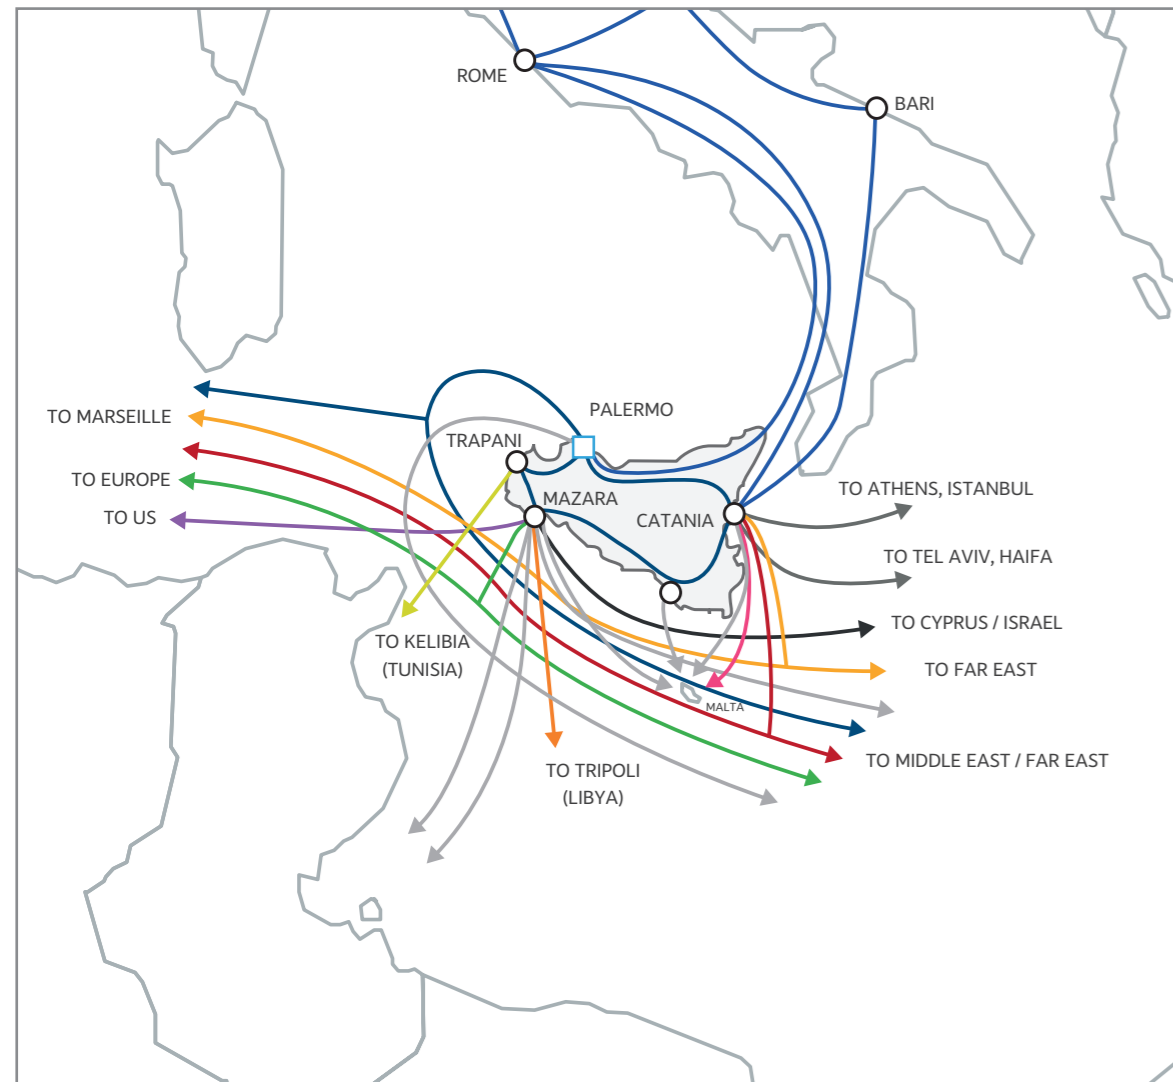

# Submarine Cables landing in Sicily

- SeaMeWe 3
- SeaMeWe 4
- SeaMeWe 5
- IMEWE
- Mediterranean Backbone
- Columbus III
- European Backbone
- Bilateral Cable Trapani - Kelibia
- Bilateral Cable Mazara - Tripoli
- Bilateral Cable Catania - Malta
- LEV
- Other Cables

## Value Proposition

Sicily Hub is Sparkle's Next Generation open Data Center in Palermo and the leading IP gravity center in the Mediterranean basin where Content meets ISPs.

Located closer to North Africa, the Mediterranean and the Middle East than any other European peering point, connected to all cable landing stations in Sicily and served by Sparkle Tier 1 grade IP Transit service Seabone, locally endowed with top global content, Sicily Hub provides top quality and cost efficient connectivity services with reduced latency and lower bandwidth costs than any other European location.

A wide range of customer segments can benefit from Sicily Hub's open and resilient configuration and enjoy the rich ecosystem and marketplace of multi-breed interconnected players.