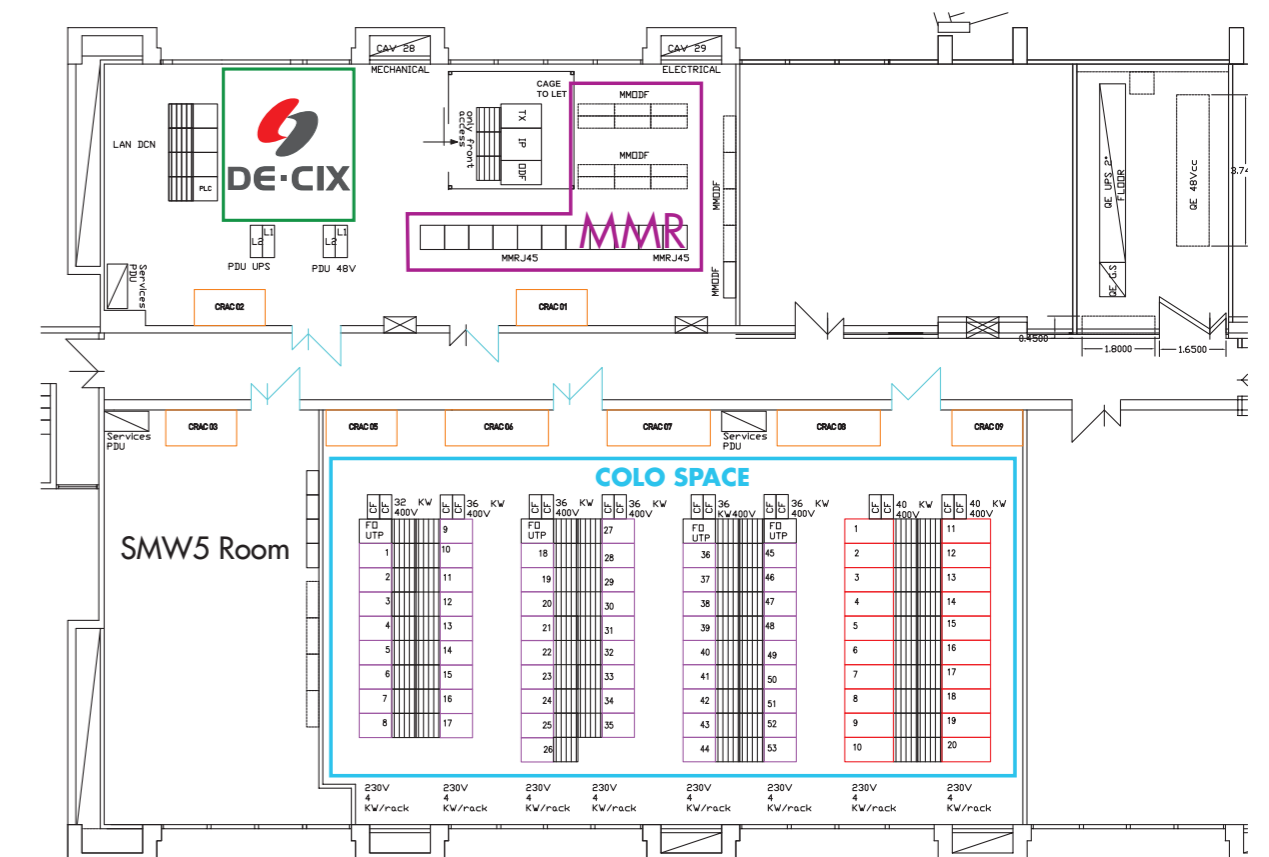

Sicily Hub - Data Center Map

Contact us at sicilyhub@tisparkle.com