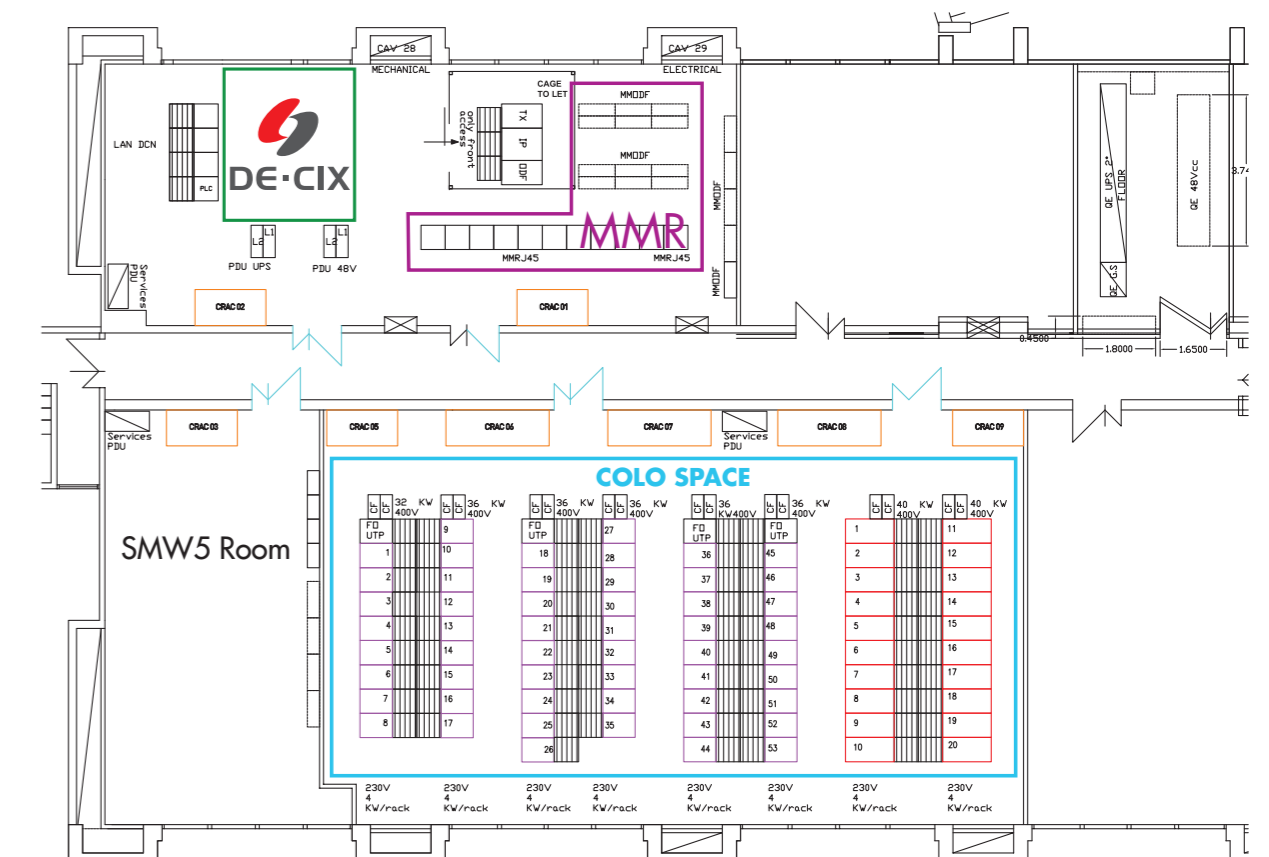

Sicily Hub - Data Center Map

Contact us at sicilyhub@tisparkle.com