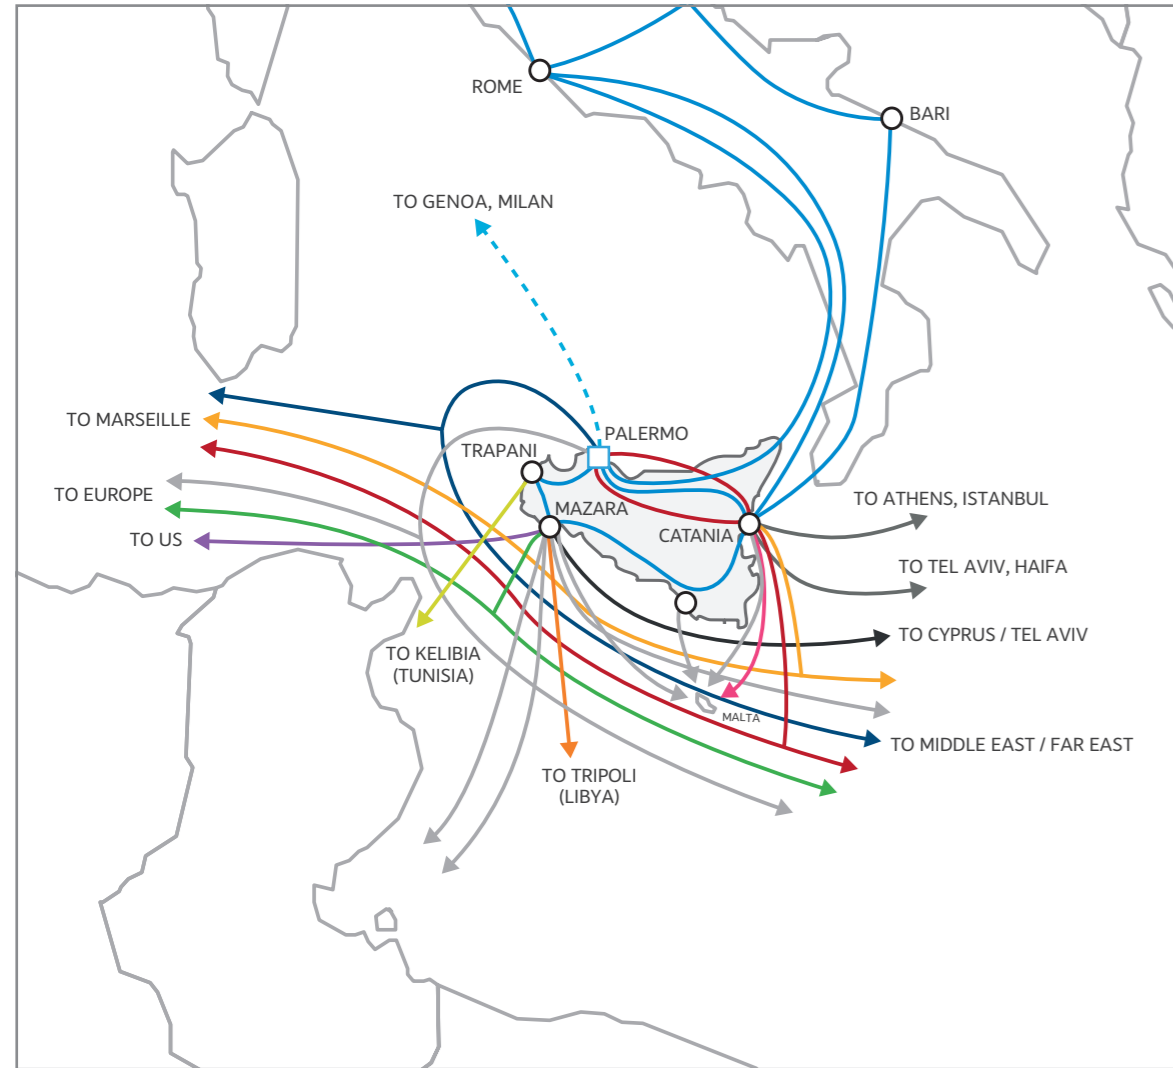

# Submarine Cables landing in Sicily

- SeaMeWe 3
- SeaMeWe 4
- SeaMeWe 5
- IMEWE
- Mediterranean Backbone
- - - BlueMed
- Columbus III
- European Backbone
- Bilateral Cable Trapani - Kelibia
- Bilateral Cable Mazara - Tripoli
- Bilateral Cable Catania - Malta
- LEV
- Other Cables

## Value Proposition

Sicily Hub is Sparkle's Next Generation open Data Center in Palermo and the leading IP gravity center in the Mediterranean basin where Content meets ISPs.

Located closer to North Africa, the Mediterranean and the Middle East than any other European peering point, connected to all cable landing stations in Sicily and served by Sparkle Tier 1 grade IP Transit service Seabone, locally endowed with top global content, Sicily Hub provides top quality and cost efficient connectivity services with reduced latency and lower bandwidth costs than any other European location.

A wide range of customer segments can benefit from Sicily Hub's open and resilient configuration and enjoy the rich ecosystem and marketplace of multi-breed interconnected players.