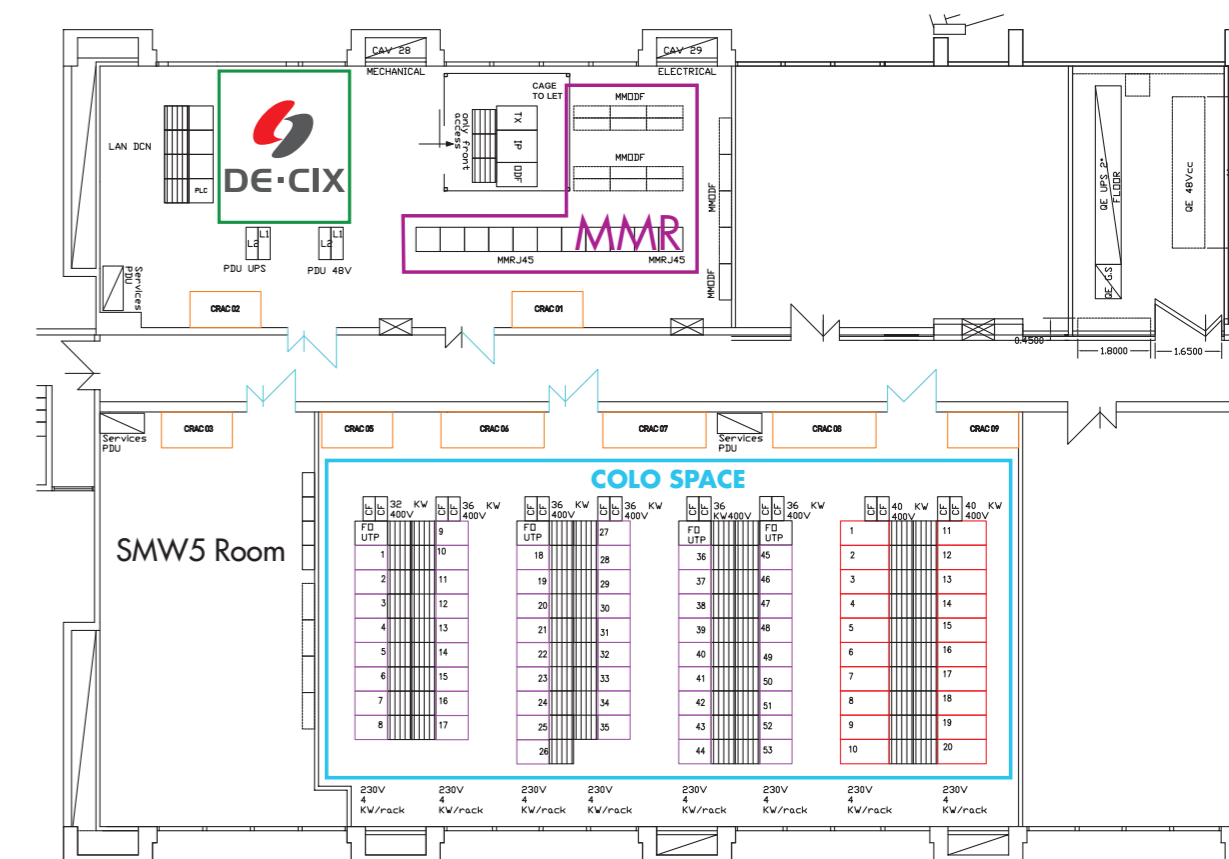

Sicily Hub - Data Center Map

Contact us at sicilyhub@tisparkle.com