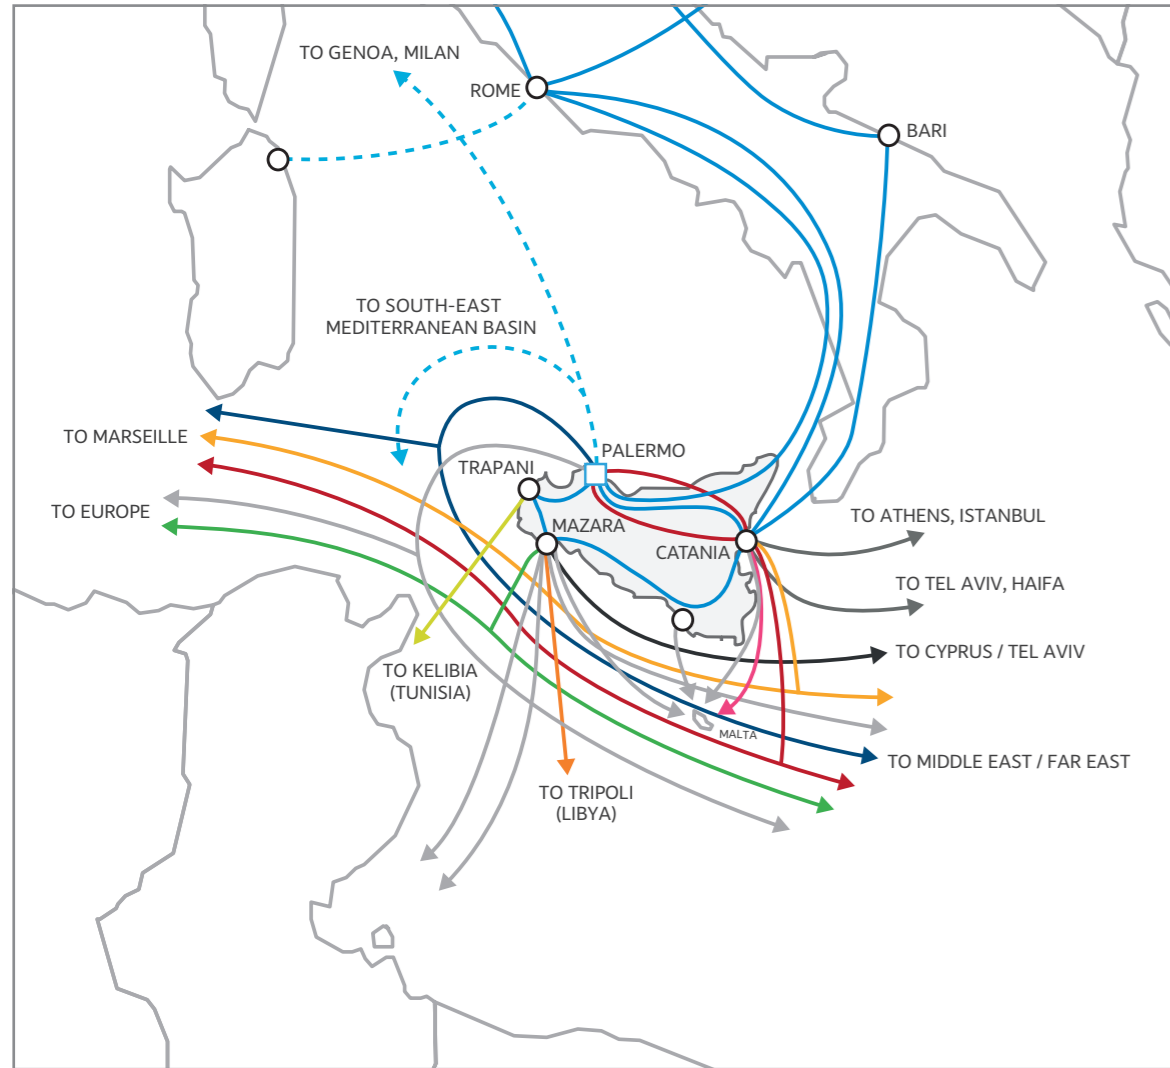

# Submarine Cables landing in Sicily

- SeaMeWe 3
- SeaMeWe 4
- SeaMeWe 5
- IMEWE
- Mediterranean Backbone
- - - BlueMed
- European Backbone
- Bilateral Cable Trapani - Kelibia
- Bilateral Cable Mazara - Tripoli
- Bilateral Cable Catania - Malta
- LEV
- Other Cables

## Value Proposition

Sicily Hub is Sparkle's Next Generation open Data Center in Palermo and the leading IP gravity center in the Mediterranean basin where Content meets ISPs.

Located closer to North Africa, the Mediterranean and the Middle East than any other European peering point, connected to all cable landing stations in Sicily and served by Sparkle Tier 1 grade IP Transit service Seabone, locally endowed with top global content, Sicily Hub provides top quality and cost efficient connectivity services with reduced latency and lower bandwidth costs than any other European location.

A wide range of customer segments can benefit from Sicily Hub's open and resilient configuration and enjoy the rich ecosystem and marketplace of multi-breed interconnected players.