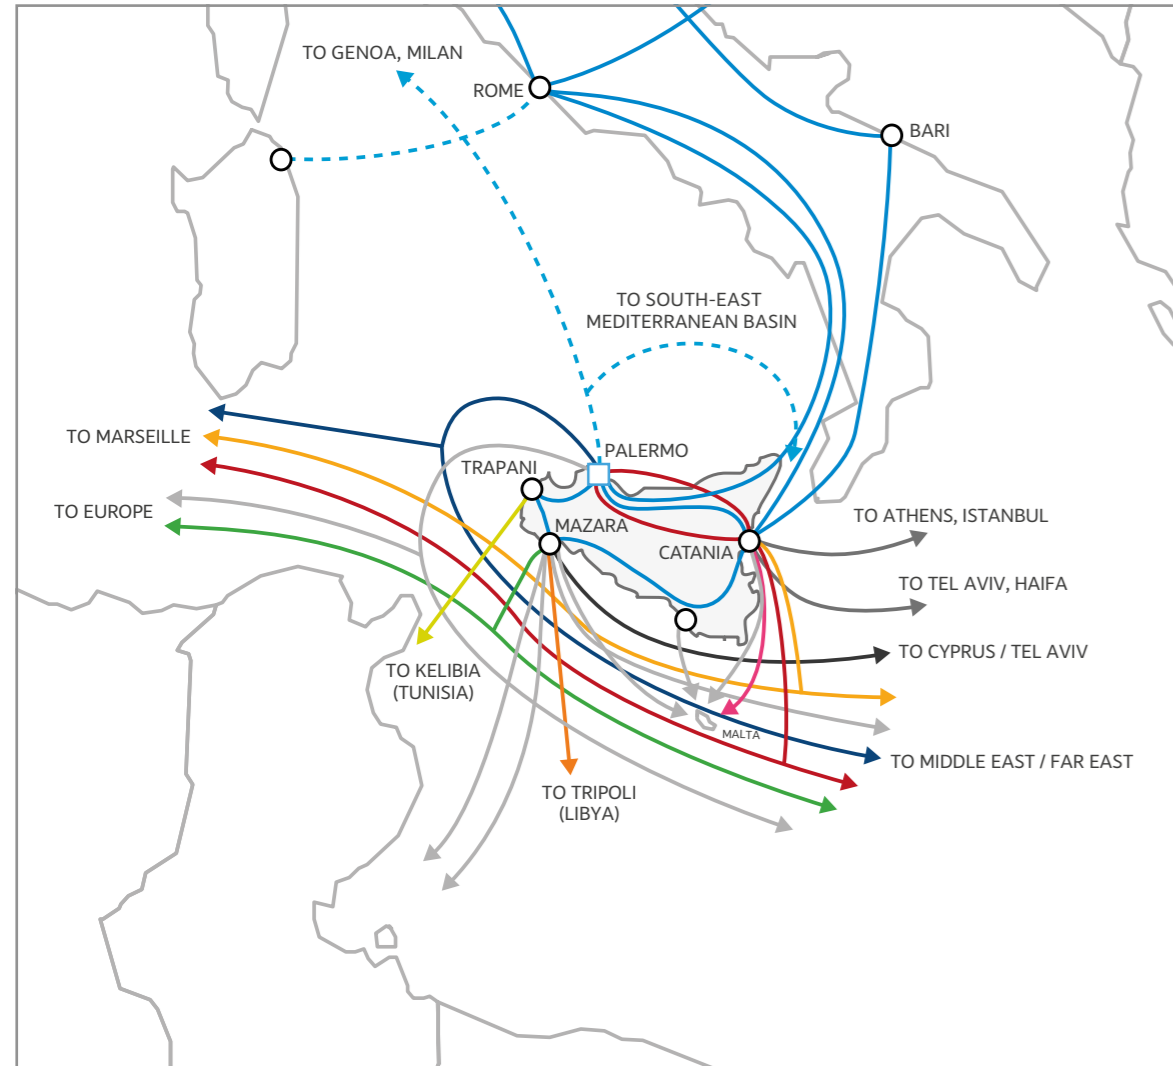

Submarine Cables landing in Sicily

- SeaMeWe 3
- SeaMeWe 4
- SeaMeWe 5
- IMEWE
- Mediterranean Backbone
- - - BlueMed
- European Backbone
- Bilateral Cable Trapani - Kelibia
- Bilateral Cable Mazara - Tripoli
- Bilateral Cable Catania - Malta
- LEV
- Other Cables

TISPARKLE.COM

CLOUD & DATA CENTER

You grow and together we evolve

SPARKLE

Value Proposition

The Sicily Open Landing & Interconnection Hub - Sicily Hub - is a state-of-the-art center equipped with cutting-edge technologies for data security.

Located closer to North Africa, the Mediterranean and the Middle East than any other European peering point, connected to all cable landing stations in Sicily and served by Sparkle Tier 1 grade IP Transit service Seabone, locally endowed with top global content, Sicily Hub provides top quality and cost efficient connectivity services with reduced latency and lower bandwidth costs than any other European location.