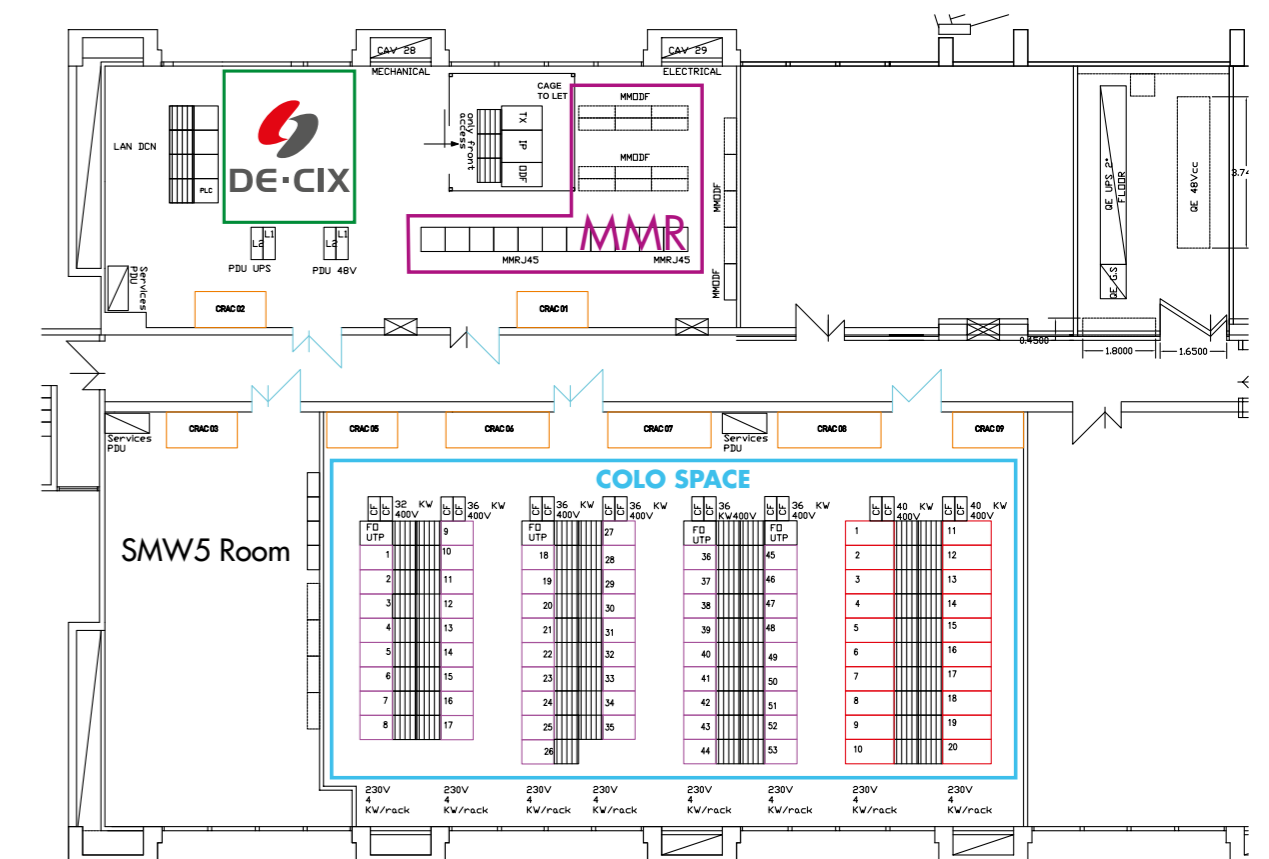

Sicily Hub Map

Contact us at sicilyhub@tisparkle.com