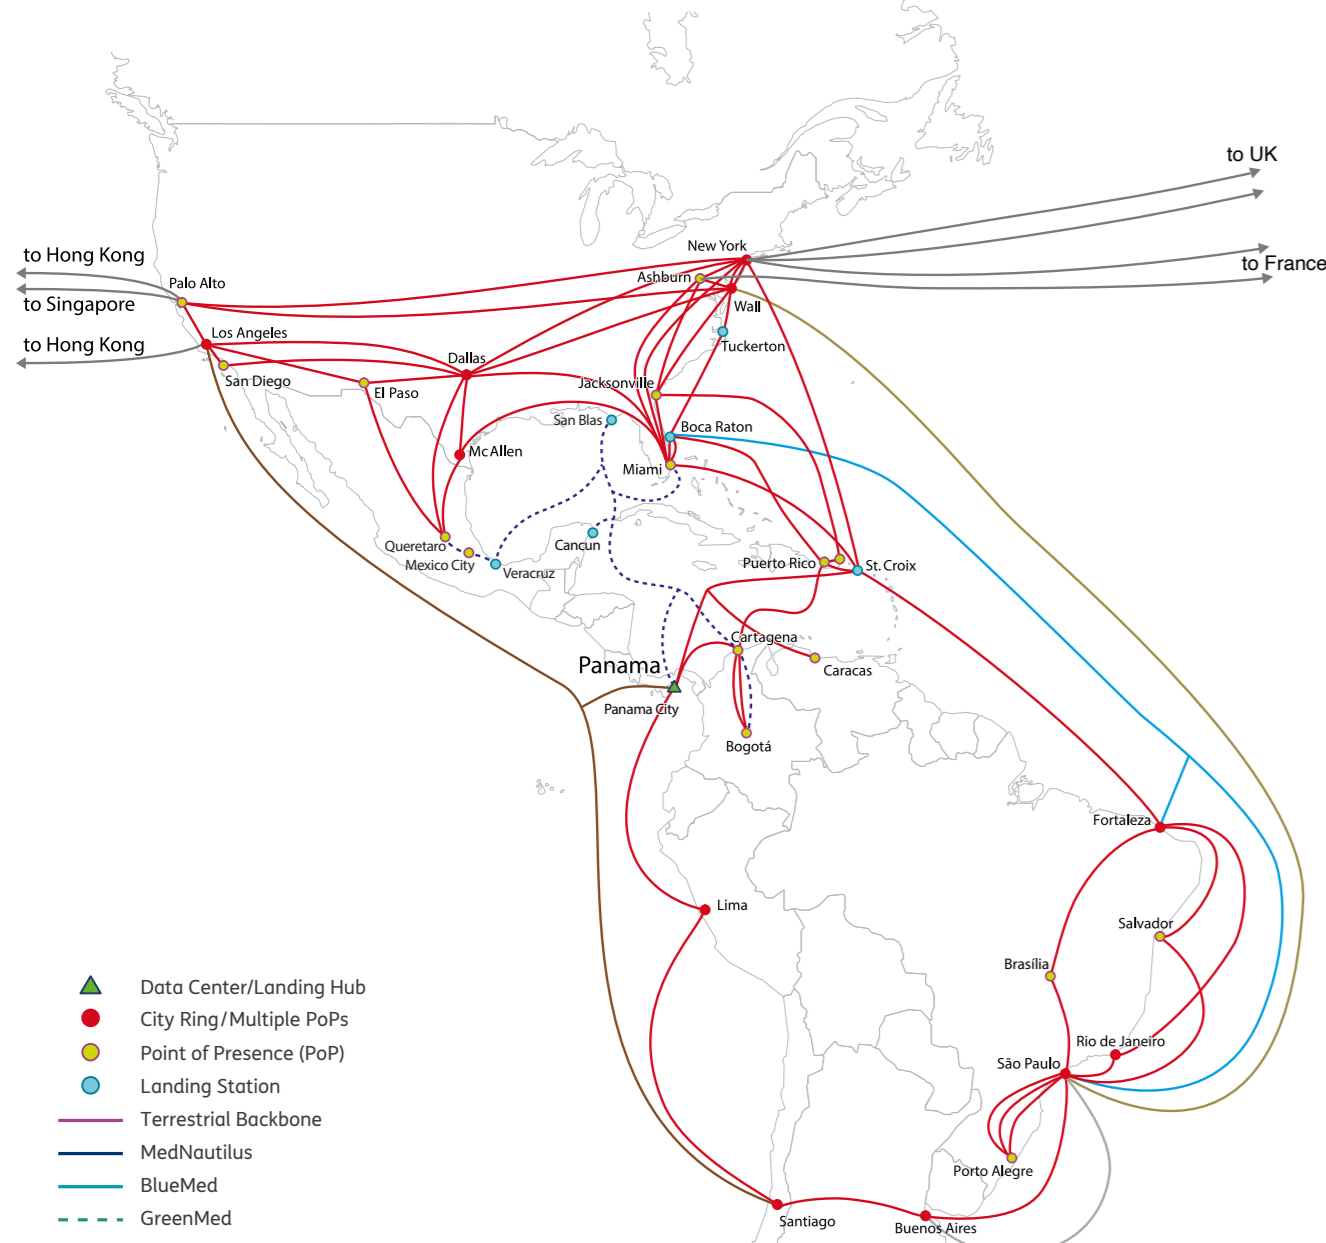

MOBILE

- Full IoT solutions for remote control of devices
- Worldwide Data and Signalling interconnections
- Multi-IMSI service to provide MVNOs with extensive roaming coverage
- Distinctive SMS A2P solution for Providers and OTT
- Global eSim for travellers enabler
- Multi Regional Packet Gateway as a Service for ultra-low latency data roaming traffic

BRAZIL - RIO DE JANEIRO
Avenida das Américas, 3500, sala 606
Edifício Londres, Barra da Tijuca
Rio de Janeiro
RJ, 22640-102 - Brazil
T. +55 21 24292500

USA - MIAMI
2 South Biscayne Boulevard
Suite 1650, Miami
Florida 33131 - USA
T. +1 786 4252460

THE WORLD'S COMMUNICATION NETWORK

You connect, you grow and together we evolve

TISPARKLE.COM

Contact us at sparkle.communication@tisparkle.com

Sparkle Global Backbone

American Backbone

- ▲ Data Center/Landing Hub
- City Ring / Multiple PoPs
- Point of Presence (PoP)
- Landing Station
- Terrestrial Backbone
- MedNautilus
- BlueMed
- - - GreenMed
- American Backbone
- Seabras-1
- Curie
- Monet
- - - Manta
- Blue Raman
- SeaMeWe 4
- SeaMeWe 5
- IMEWE
- Europe India Gateway (EIG)
- Bay of Bengal Gateway (BBG)
- MENA
- Equiano
- SAT-3/WASC/SAFE
- Other Submarine Cables

Europe, Middle East, Africa and Asia Backbone

European and Mediterranean Backbone