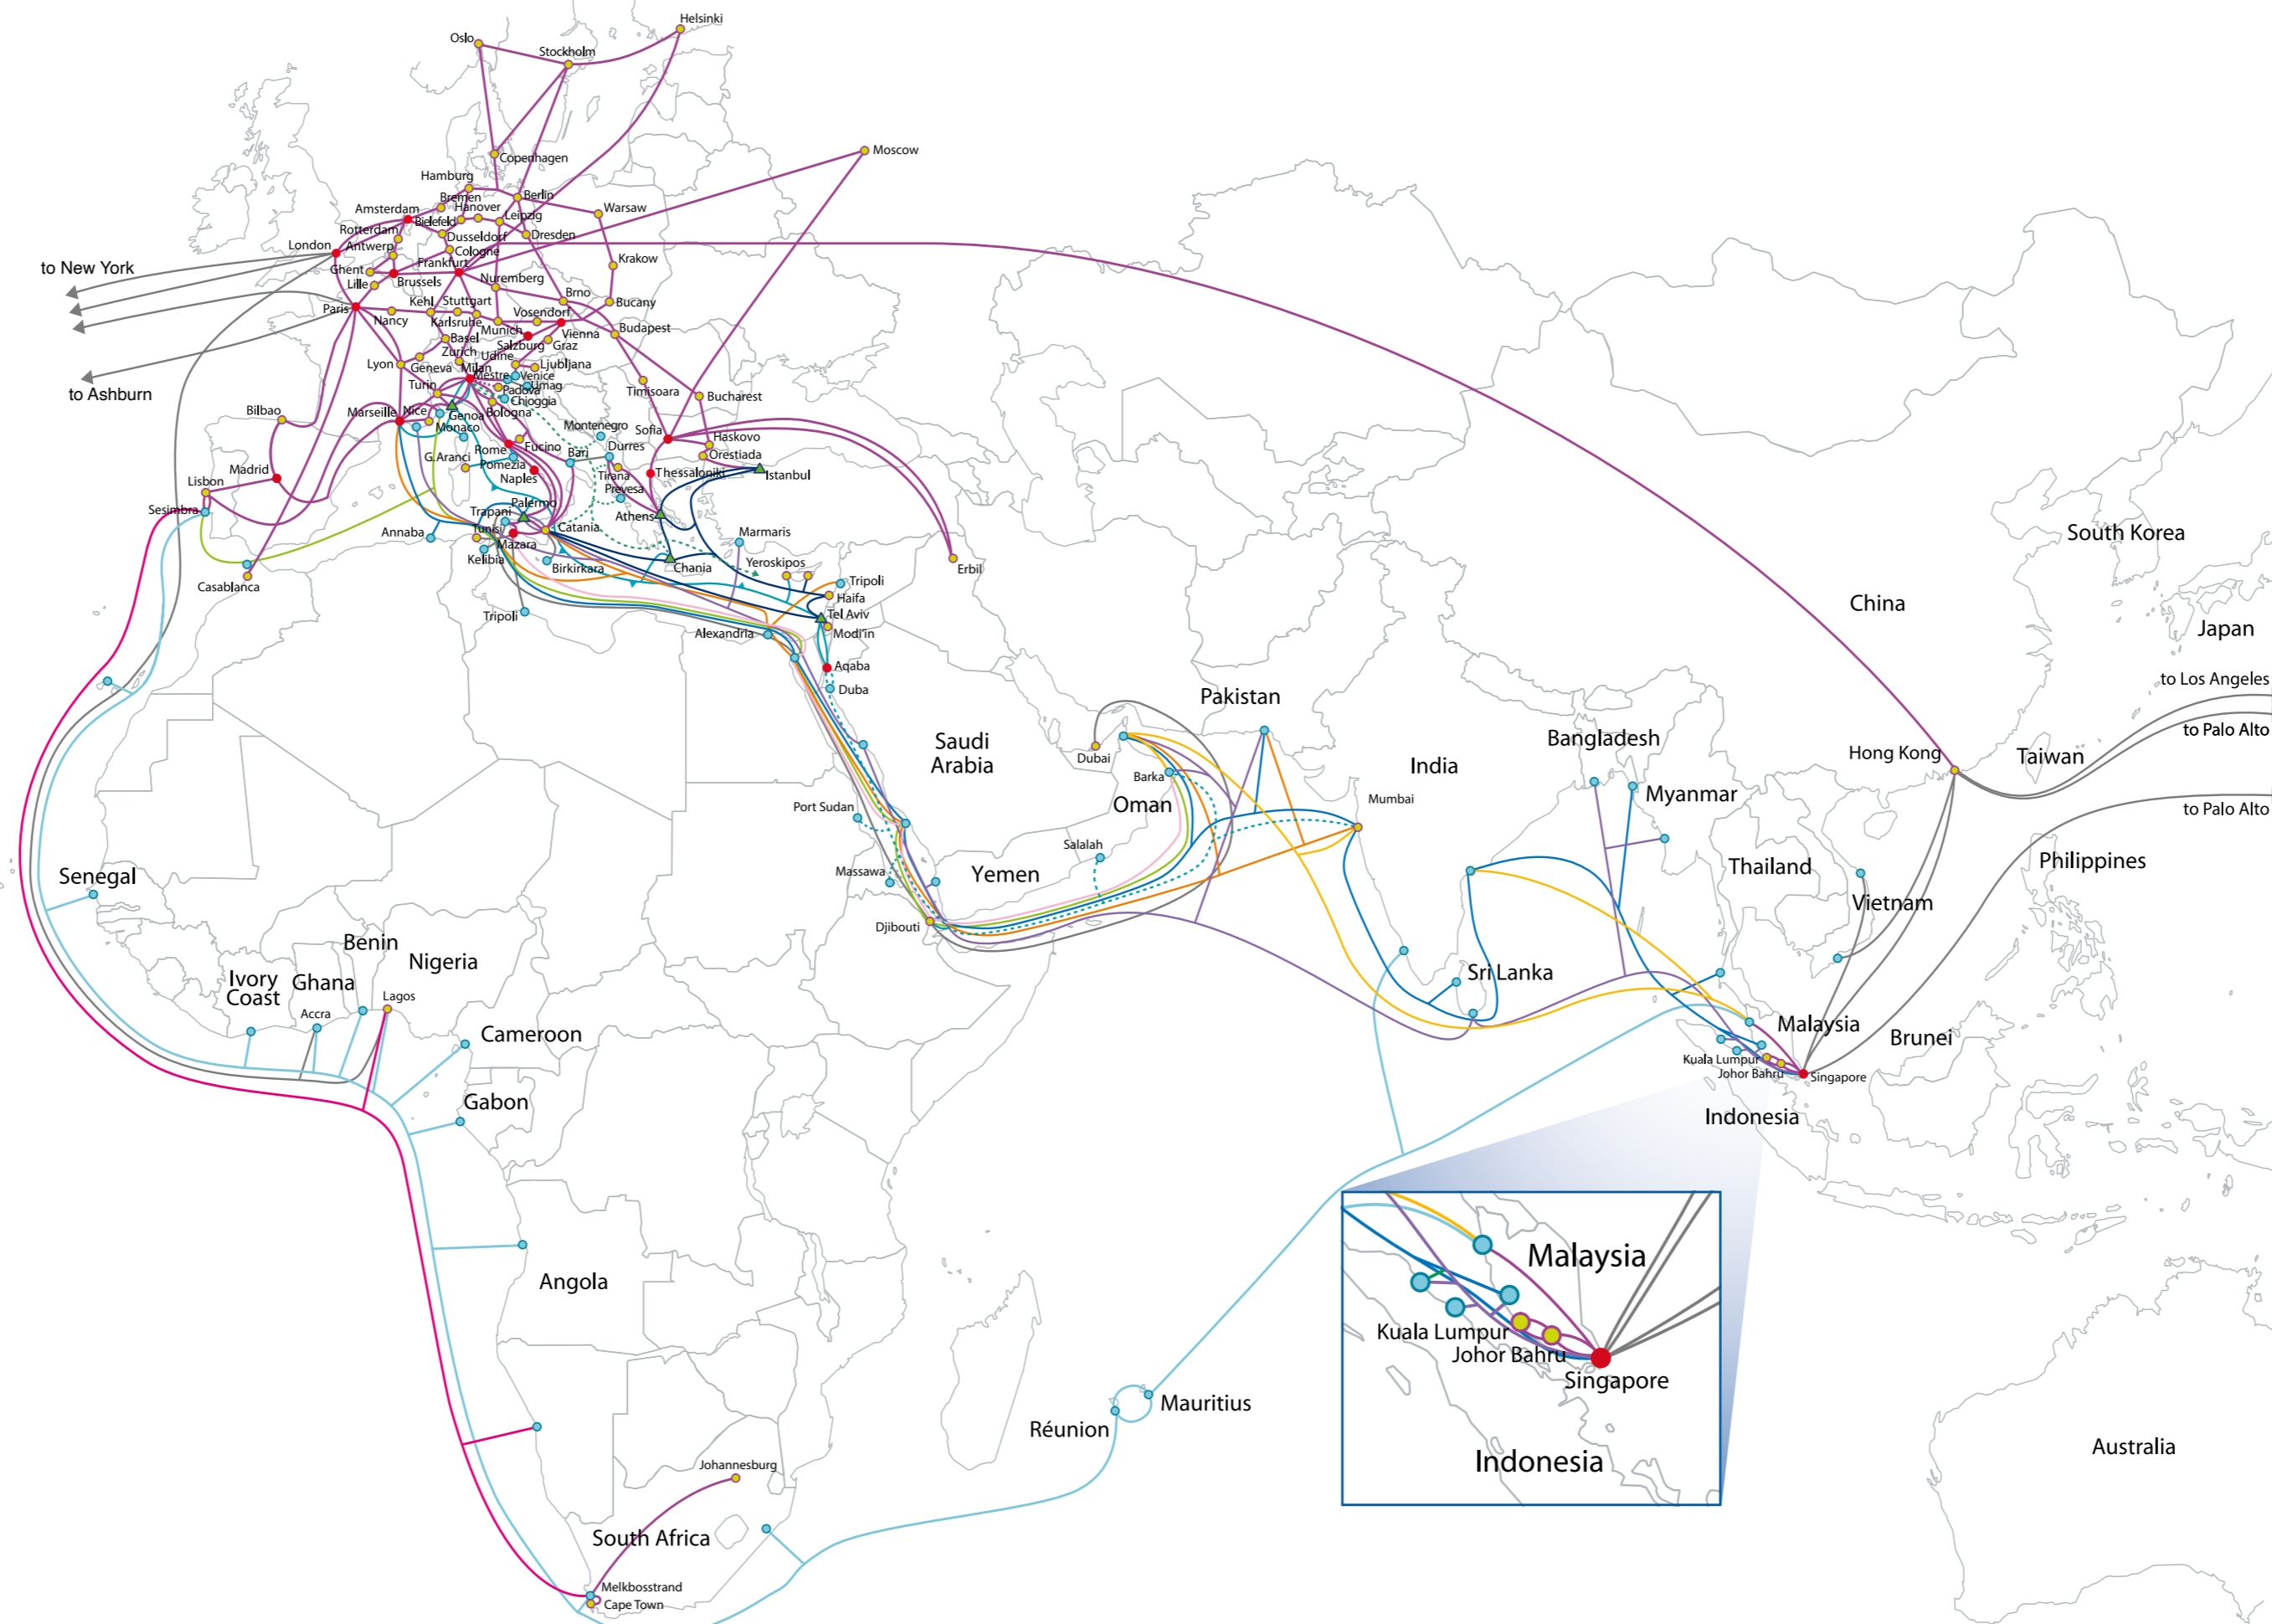

MOBILE

- Full IoT solutions for remote control of devices
- Worldwide Data and Signalling interconnections
- Multi-IMSI service to provide MVNOs with extensive roaming coverage
- Distinctive SMS A2P solution for Providers and OTT
- Global eSim for travellers enabler
- Multi Regional Packet Gateway as a Service for ultra-low latency data roaming traffic

BRAZIL - RIO DE JANEIRO
Avenida das Américas, 3500, sala 606
Edifício Londres, Barra da Tijuca
Rio de Janeiro
RJ, 22640-102 - Brazil
T. +55 21 24292500

USA - MIAMI
2 South Biscayne Boulevard
Suite 1650, Miami
Florida 33131 - USA
T. +1 786 4252460

THE WORLD'S COMMUNICATION NETWORK

You connect, you grow and together we evolve

TISPARKLE.COM

Contact us at sparkle.communication@tisparkle.com

Sparkle Global Backbone

American Backbone

- ▲ Data Center/Landing Hub
- City Ring / Multiple PoPs
- Point of Presence (PoP)
- Landing Station
- Terrestrial Backbone
- MedNautilus
- BlueMed
- - - GreenMed
- American Backbone
- Seabras-1
- Curie
- Monet
- - - Manta
- Blue Raman
- SeaMeWe 4
- SeaMeWe 5
- IMEWE
- Europe India Gateway (EIG)
- Bay of Bengal Gateway (BBG)
- MENA
- Equiano
- SAT-3/WASC/SAFE
- Other Submarine Cables

Europe, Middle East, Africa and Asia Backbone

European and Mediterranean Backbone